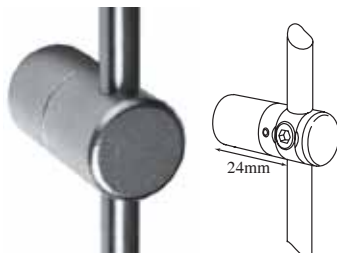

Wall fitting - projects 24mm

- use vertical or horizontal
- use up to no.10 screw to fix

Item Code:	Finish:	Price £:
WM11	Satin Chrome	8.10
WM11/PC	Polished Chrome	9.70
WM11/BR	Polished Brass	10.55