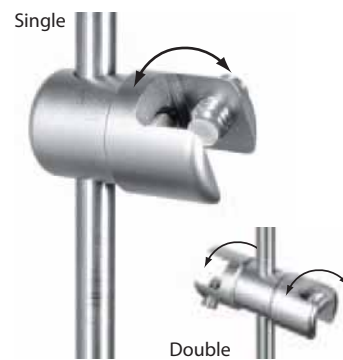

Full dimensions - p66

Trade and volume discounts are available - please ask

Floreed.com Panel clamps - 6mm rod

Vertical clamps

For panels up to 7mm thick:

Item Code:	Finish:	Price £:
Single		
RG01	Satin Chrome	5.60
RG01/PC	Polished Chrome	6.70
RG01/BR	Polished Brass	8.10
Double		
RG02	Satin Chrome	7.50
RG02/PC	Polished Chrome	9.00
RG02/BR	Polished Brass	10.30

For panels up to 7mm thick - non-removable

- supports signs from the side

Item Code:	Finish:	Price £:
Single		
RGN01	Satin Chrome	4.00
RGN01/PC	Polished Chrome	4.80
RGN01/BR	Polished Brass	5.20

Multi-position clamps

For panels up to 7mm thick:

- adjustable to any angle
- can be locked into position

Item Code:	Finish:	Price £:
Single		
RG11	Satin Chrome	6.45
RG11/PC	Polished Chrome	9.50
RG11/BR	Polished Brass	10.55
Double		
RG21	Satin Chrome	9.80
RG21/PC	Polished Chrome	11.75
RG21/BR	Polished Brass	12.75

For panels up to 10mm thick

- adjustable to any angle
- can be locked into position

Item Code:	Finish:	Price £:
Single		
RG13	Satin Chrome	7.95
RG13/PC	Polished Chrome	9.55
RG13/BR	Polished Brass	10.60
Double		
RG23	Satin Chrome	12.35
RG23/PC	Polished Chrome	14.85
RG23/BR	Polished Brass	16.05