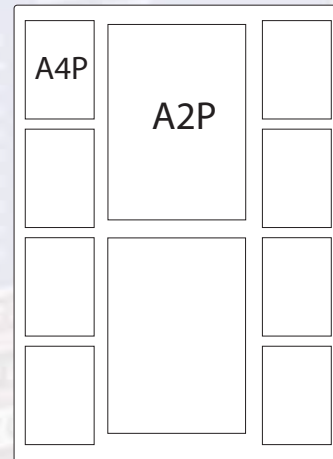

The panel can be fixed with stand off locators to a wall or used with our cable/rod systems.

Shoe shelves / product shelves can also be used with this concept of backpanel.