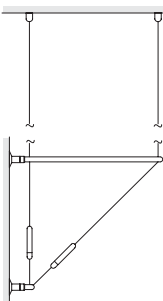

Ceiling to wall fittings with two 3m cables

150mm cable centres

Item Code:	Finish:	Price £:
C2CW-15	Satin chrome	40.00
C2CW-15/PC	Polished chrome	48.00
C2CW-15/BR	Polished Brass	52.00

300mm cable centres

Item Code:	Finish:	Price £:
C2CW-30	Satin chrome	41.00
C2CW-30/PC	Polished chrome	49.20
C2CW-30/BR	Polished Brass	53.30