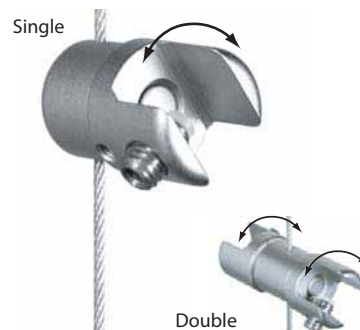

Item Code:	Finish:	Price £:
Single		
CG11	Satin Chrome	4.90
CG11/PC	Polished Chrome	5.90
CG11/BR	Polished Brass	6.95
Double		
CG21	Satin Chrome	7.20
CG21/PC	Polished Chrome	8.65
CG21/BR	Polished Brass	11.40

For panels up to 10mm thick:

Item Code:	Finish:	Price £:
Single		
CG13	Satin Chrome	5.50
CG13/PC	Polished Chrome	6.60
CG13/BR	Polished Brass	7.15
Double		
CG23	Satin Chrome	7.90
CG23/PC	Polished Chrome	9.50
CG23/BR	Polished Brass	10.30

Clamps for wide panels - top/bottom clamps for panels wider than the distance between cables

For panels up to 7mm thick: