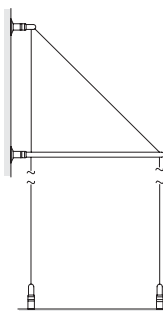

Wall to wall fittings with two 3m cables

150mm cable centres

Item Code:	Finish:	Price £:
C2WW-15	Satin chrome	47.00
C2WW-15/PC	Polished chrome	56.40
C2WW-15/BR	Polished Brass	61.10

300mm cable centres

Item Code:	Finish:	Price £:
C2WW-30	Satin chrome	48.00
C2WW-30/PC	Polished chrome	57.60
C2WW-30/BR	Polished Brass	62.40

KWSCA1 - see website for full range of shelving kits

Wall to floor fittings with two 3m cables

150mm cable centres

Item Code:	Finish:	Price £:
C2WF-15	Satin chrome	40.00
C2WF-15/PC	Polished chrome	48.00
C2WF-15/BR	Polished Brass	52.00