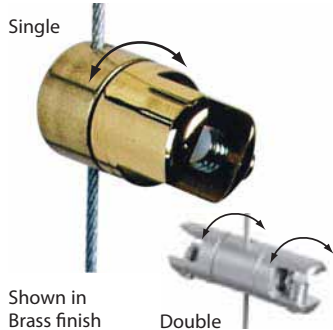

Multi-position clamps - can be locked at any angle

For panels up to 7mm thick: