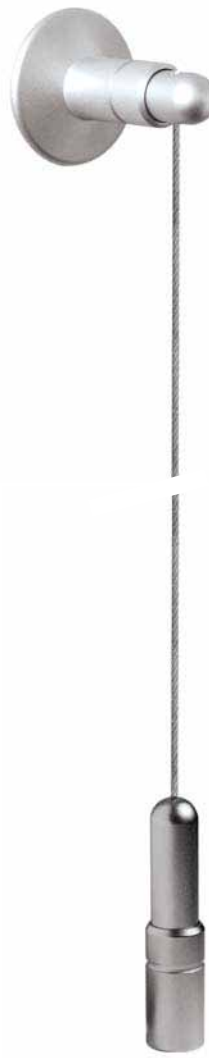

Item code:	Finish:	Price £:
CA4	Satin Chrome	12.50
CA4/PC	Polished Chrome	15.00
CA4/BR	Polished Brass	16.25
With insulated cable:		
CA4S	Satin Chrome	14.50
CA4S/PC	Polished Chrome	17.00
CA4S/BR	Polished Brass	18.25

Wall to wall

- use for suspending signs and graphics
- includes top and bottom fittings, spring tensioner and 3m cable

Item code:	Finish:	Price £:
CWW	Satin Chrome	15.00
CWW/PC	Polished Chrome	18.00
CWW/BR	Polished Brass	19.50

Wall to floor

- use for suspending signs and graphics
- includes top and bottom fittings, spring tensioner and 3m cable

Item code:	Finish:	Price £:
CWF	Satin Chrome	14.00
CWF/PC	Polished Chrome	16.80
CWF/BR	Polished Brass	18.20

Angled top and bottom

- use on sloping or flat surfaces
- includes top and bottom fittings, spring tensioner and 4m cable

Item code:	Finish:	Price £:
Angled top to angled bottom:		
CAA	Satin Chrome	19.45
CAA/PC	Polished Chrome	23.30
CAA/BR	Polished Brass	25.30
Angled top to regular bottom fitting:		
CAF	Satin Chrome	14.00
CAF/PC	Polished Chrome	16.80
CAF/BR	Polished Brass	18.20