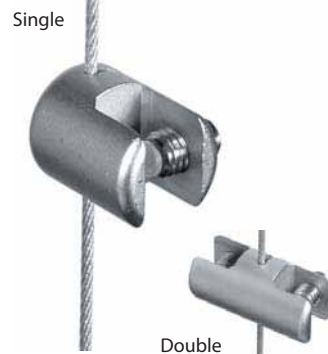

Item Code:	Finish:	Price £:
Single		
CG03	Satin Chrome	2.95
CG03/PC	Polished Chrome	3.55
CG03/BR	Polished Brass	3.85
Double		
CG04	Satin Chrome	4.20
CG04/PC	Polished Chrome	5.05
CG04/BR	Polished Brass	5.45

For panels up to 7mm thick: