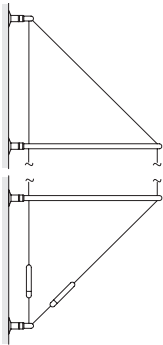

Wall to floor

- use for suspending signs and graphics
- includes top and bottom fittings, spring tensioner and 3m cable

Item code:	Finish:	Price £:
CWF	Satin Chrome	14.00
CWF/PC	Polished Chrome	16.80
CWF/BR	Polished Brass	18.20

Angled top and bottom

- use on sloping or flat surfaces
- includes top and bottom fittings, spring tensioner and 4m cable

Item code:	Finish:	Price £:
Angled top to angled bottom:		
CAA	Satin Chrome	19.45
CAA/PC	Polished Chrome	23.30
CAA/BR	Polished Brass	25.30
Angled top to regular bottom fitting:		
CAF	Satin Chrome	14.00
CAF/PC	Polished Chrome	16.80
CAF/BR	Polished Brass	18.20

All cables can be supplied in longer lengths. Add 50p for each extra metre of cable.

Polished Chrome:  Polished Brass: 

Floreda.com 1.5mm cable - fitting options

Double cable fittings

- available in 150mm and 300mm cable centres
- creates a stylish support for shelving and graphics