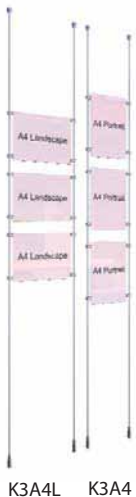

Ceiling to wall

- ideal for supporting signs and graphics
- includes top and bottom fittings, spring tensioner and 3m cable

Item code:	Finish:	Price £:
CCW	Satin Chrome	14.00
CCW/PC	Polished Chrome	16.80
CCW/BR	Polished Brass	18.20

Wall to wall

- use for suspending signs and graphics
- includes top and bottom fittings, spring tensioner and 3m cable

Item code:	Finish:	Price £:
CWW	Satin Chrome	15.00
CWW/PC	Polished Chrome	18.00
CWW/BR	Polished Brass	19.50

Wall to floor

- use for suspending signs and graphics
- includes top and bottom fittings, spring tensioner and 3m cable

Item code:	Finish:	Price £:
CWF	Satin Chrome	14.00
CWF/PC	Polished Chrome	16.80
CWF/BR	Polished Brass	18.20

Angled top and bottom

- use on sloping or flat surfaces
- includes top and bottom fittings, spring tensioner and 4m cable

Item code:	Finish:	Price £:
Angled top to angled bottom:		
CAA	Satin Chrome	19.45
CAA/PC	Polished Chrome	23.30
CAA/BR	Polished Brass	25.30
Angled top to regular bottom fitting:		
CAF	Satin Chrome	14.00
CAF/PC	Polished Chrome	16.80
CAF/BR	Polished Brass	18.20