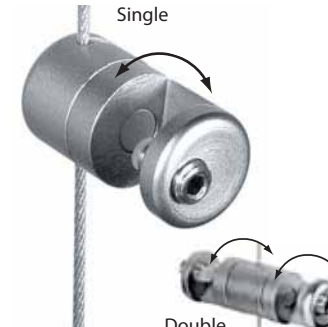

Item Code:	Finish:	Price £:
CG09	Satin Chrome	3.75
CG09/PC	Polished Chrome	4.50
CG09/BR	Polished Brass	4.90

Multi-position clamps for panels up to 7mm thick: